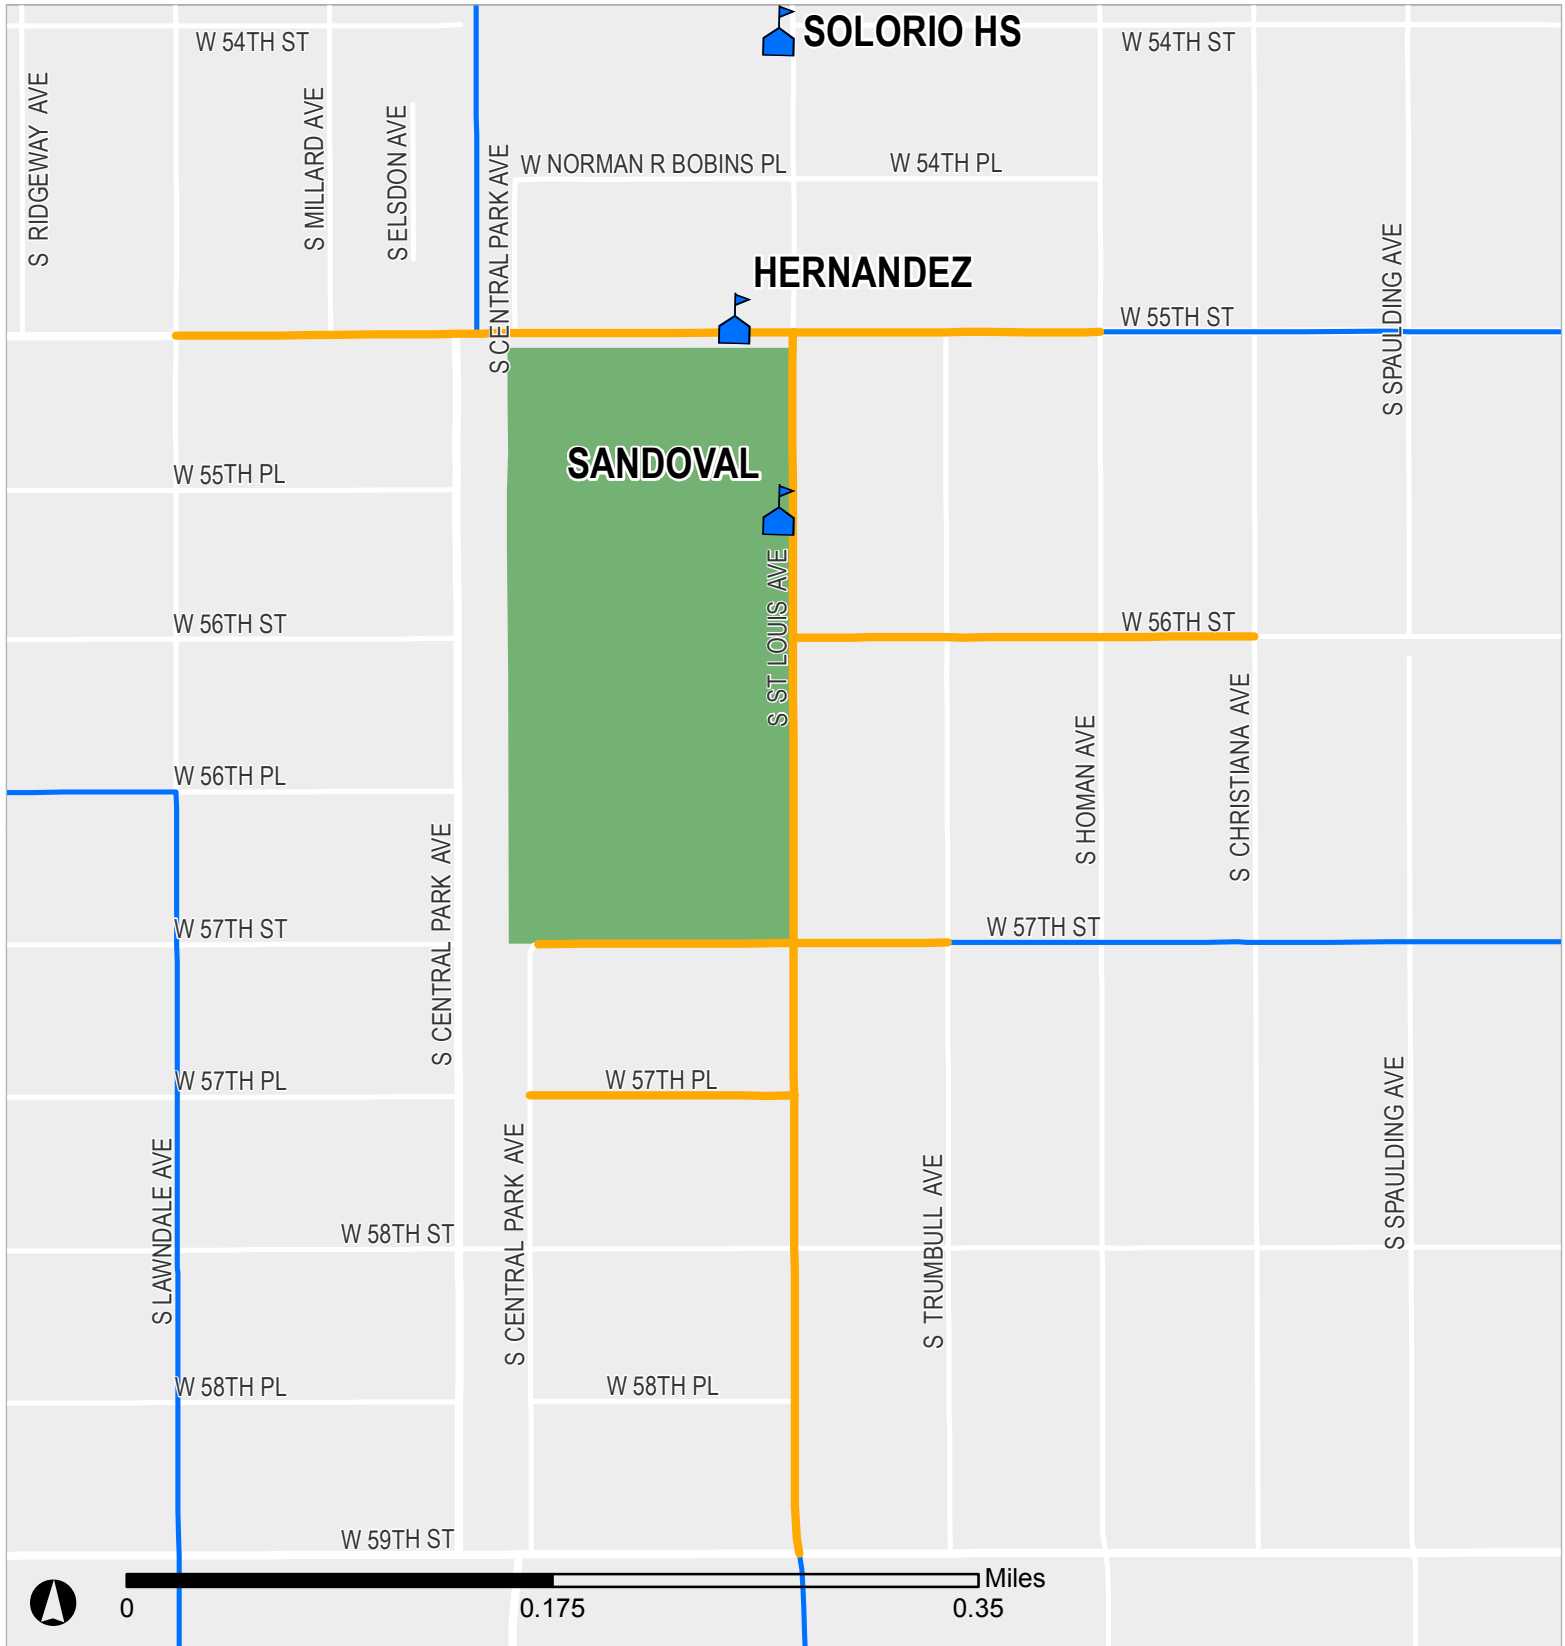

SAFE PASSAGE ROUTE: HERNANDEZ/SANDOVAL/SOLORIO HS

Your child's safety is among our top priorities. Chicago Public Schools, in partnership with parents, the Chicago Police Department (CPD), and City of Chicago, has expanded the District's successful Safe Passage Program to provide safe routes to and from school every day for your child. This map presents the Safe Passage Route specifically designed for your school.

Safe Passage Route
School Location

Attendance Boundary
Park

Updated 26 January 2021