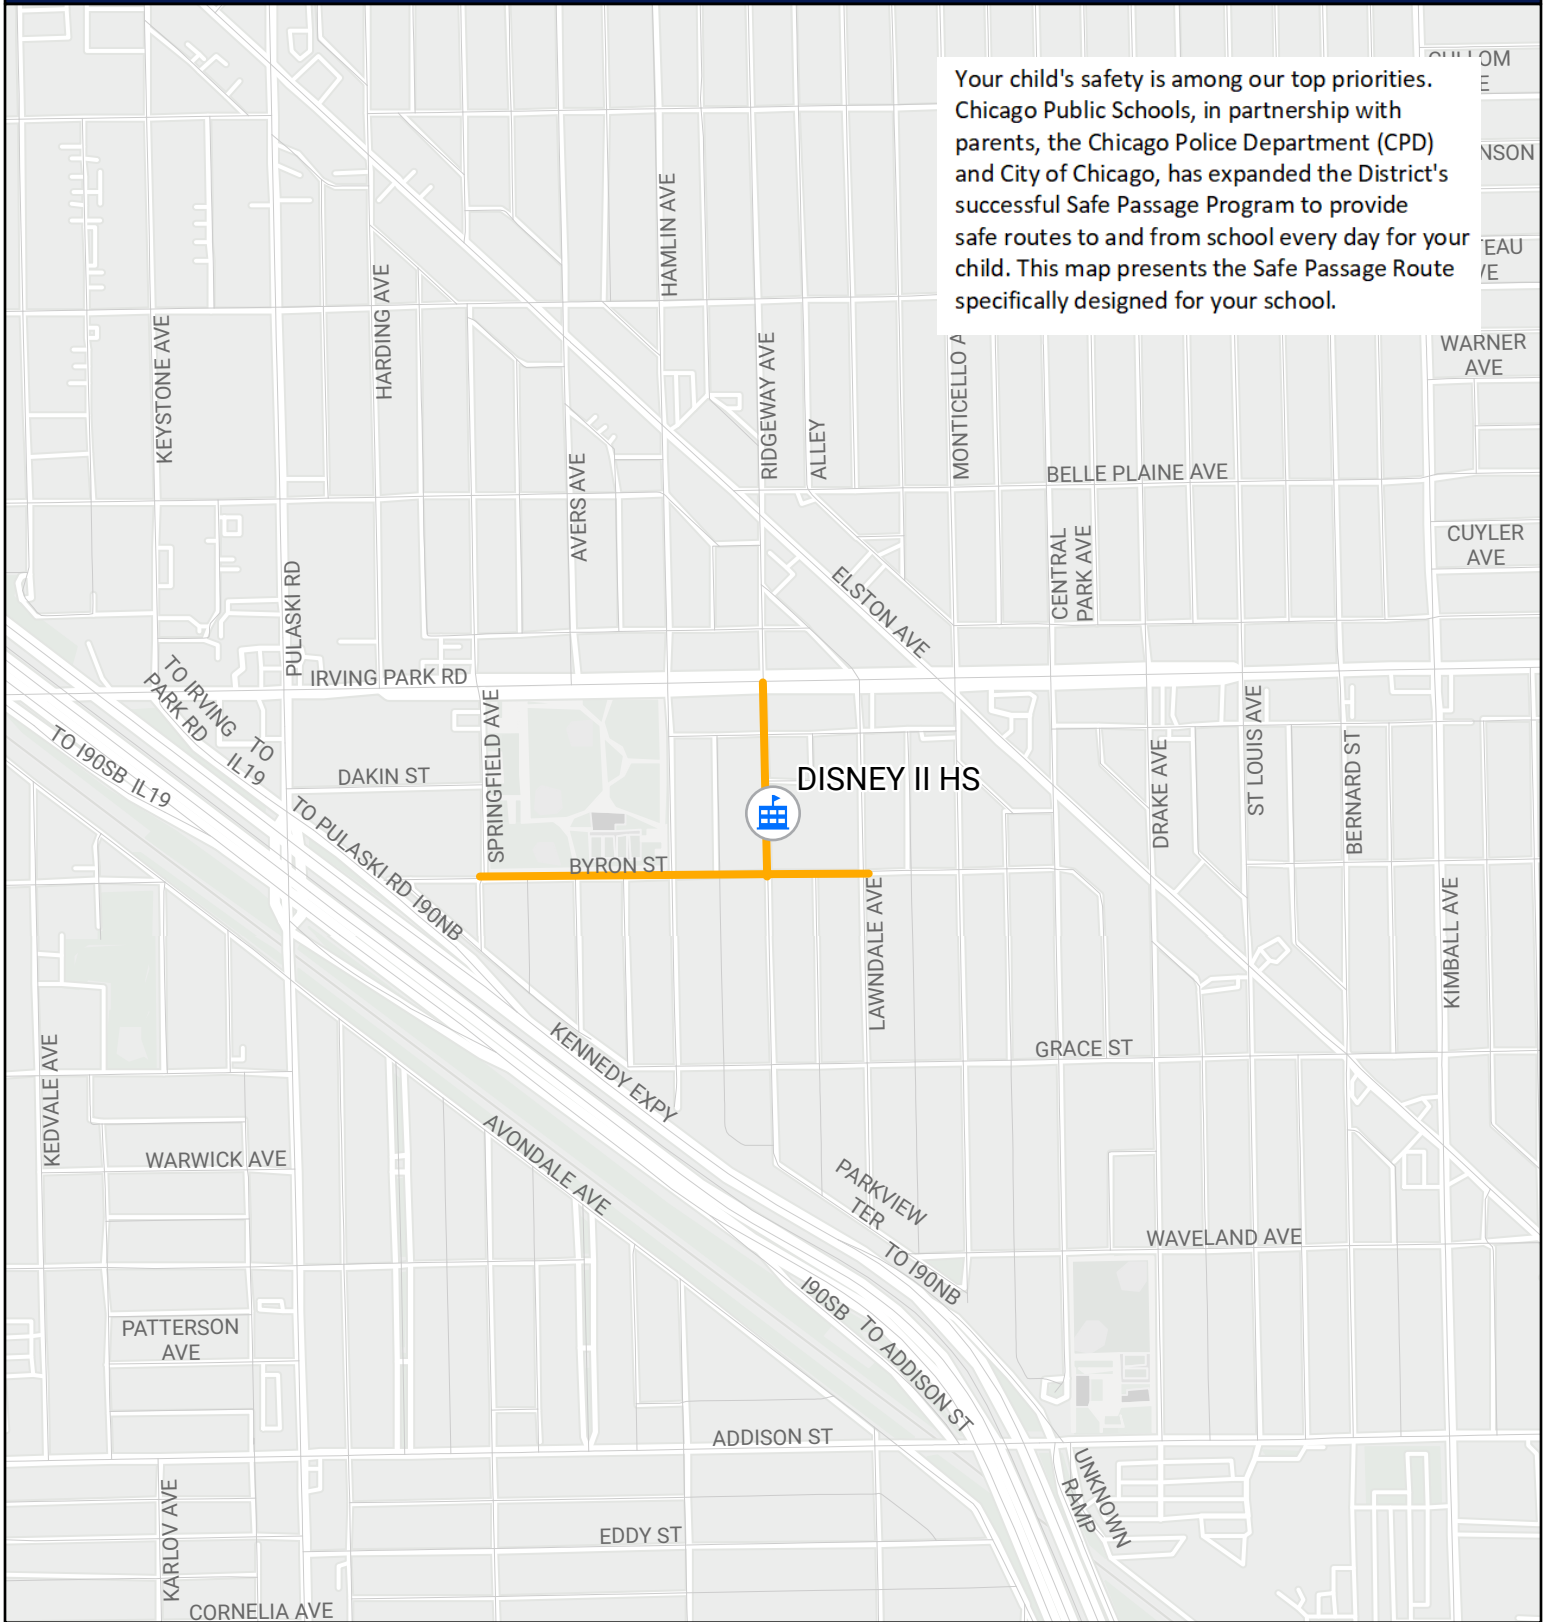

# SAFE PASSAGE ROUTE: DISNEY II HS

Your child's safety is among our top priorities. Chicago Public Schools, in partnership with parents, the Chicago Police Department (CPD) and City of Chicago, has expanded the District's successful Safe Passage Program to provide safe routes to and from school every day for your child. This map presents the Safe Passage Route specifically designed for your school.

 Safe Passage Route

 School Location

Source: PDM, CPS May 2023

0 0.1 0.1 0.2 Miles