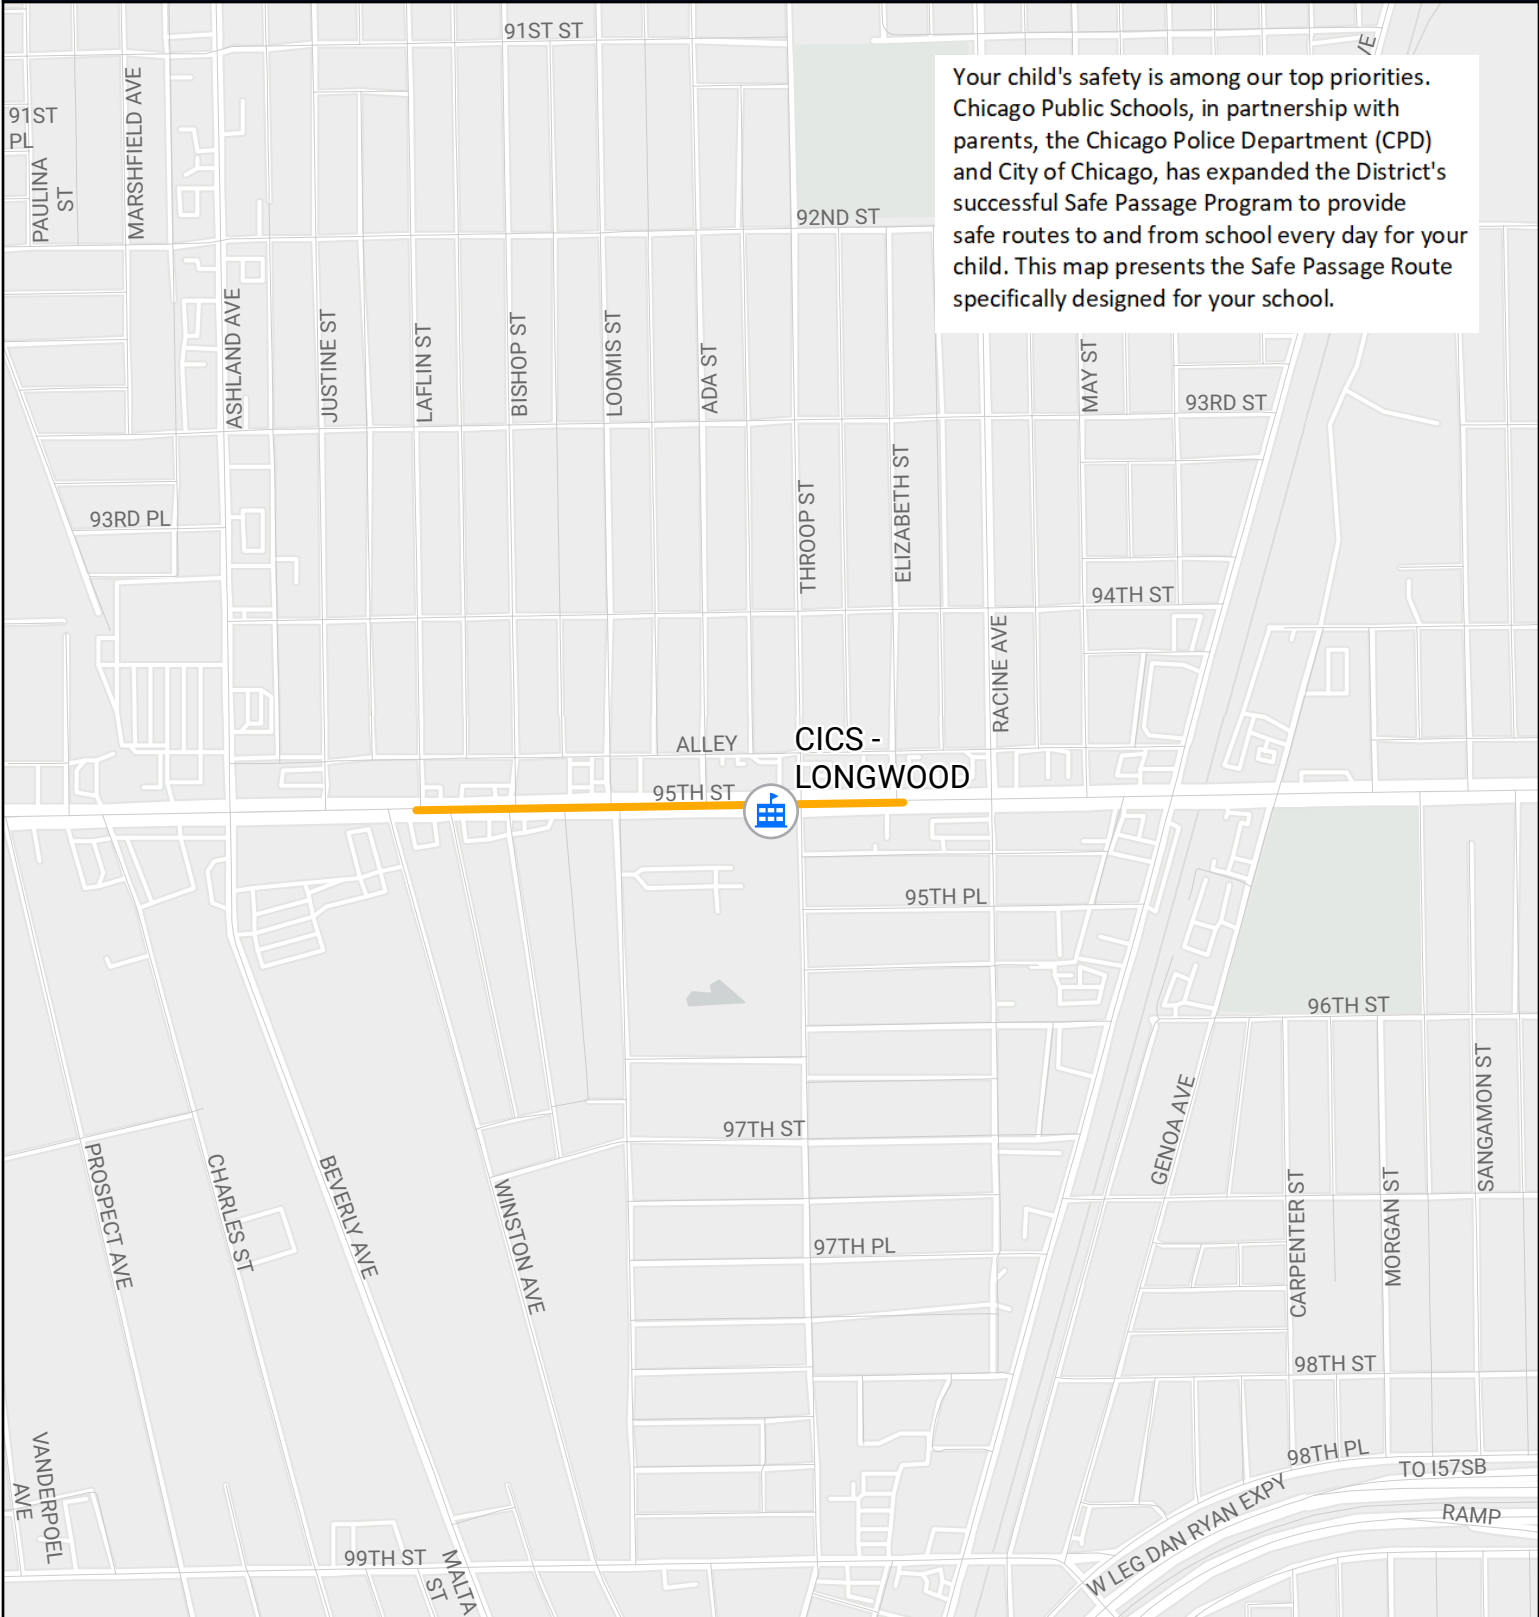

SAFE PASSAGE ROUTE: CICS - LONGWOOD

Your child's safety is among our top priorities. Chicago Public Schools, in partnership with parents, the Chicago Police Department (CPD) and City of Chicago, has expanded the District's successful Safe Passage Program to provide safe routes to and from school every day for your child. This map presents the Safe Passage Route specifically designed for your school.

-  Safe Passage Route
-  School Location

Source: PDM, CPS May 2023