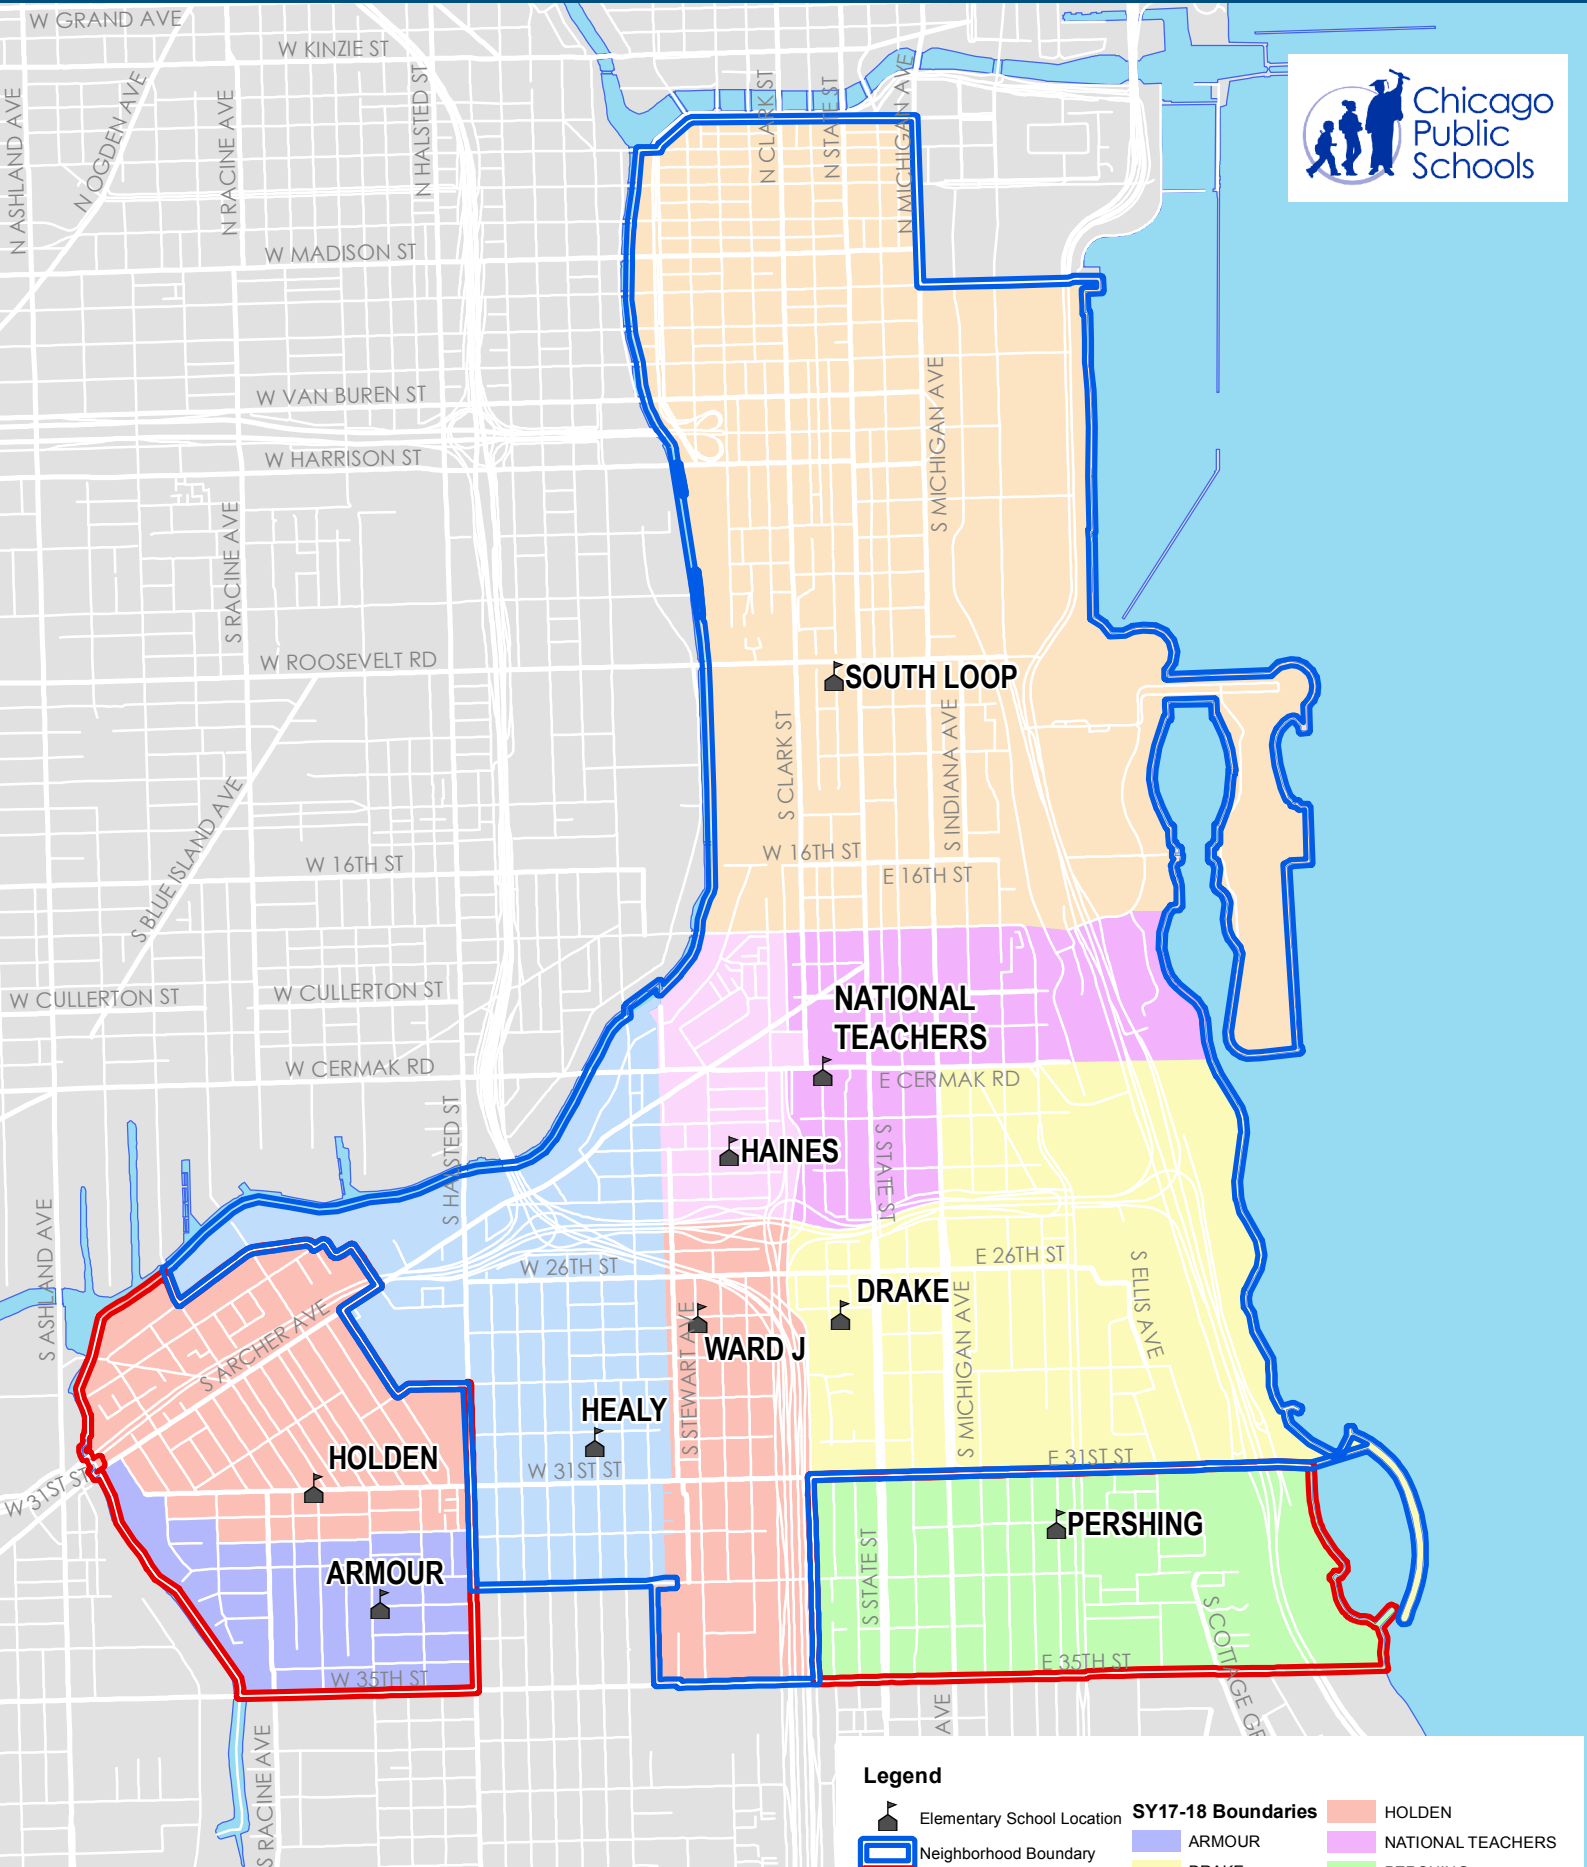

DRAFT Boundaries for Proposed Near South Neighborhood HS

Legend

- Elementary School Location
- Neighborhood Boundary
- Preference Boundary

SY17-18 Boundaries

- ARMOUR
- DRAKE
- HAINES
- HEALY
- HOLDEN
- PERSHING
- SOUTH LOOP
- WARD, J